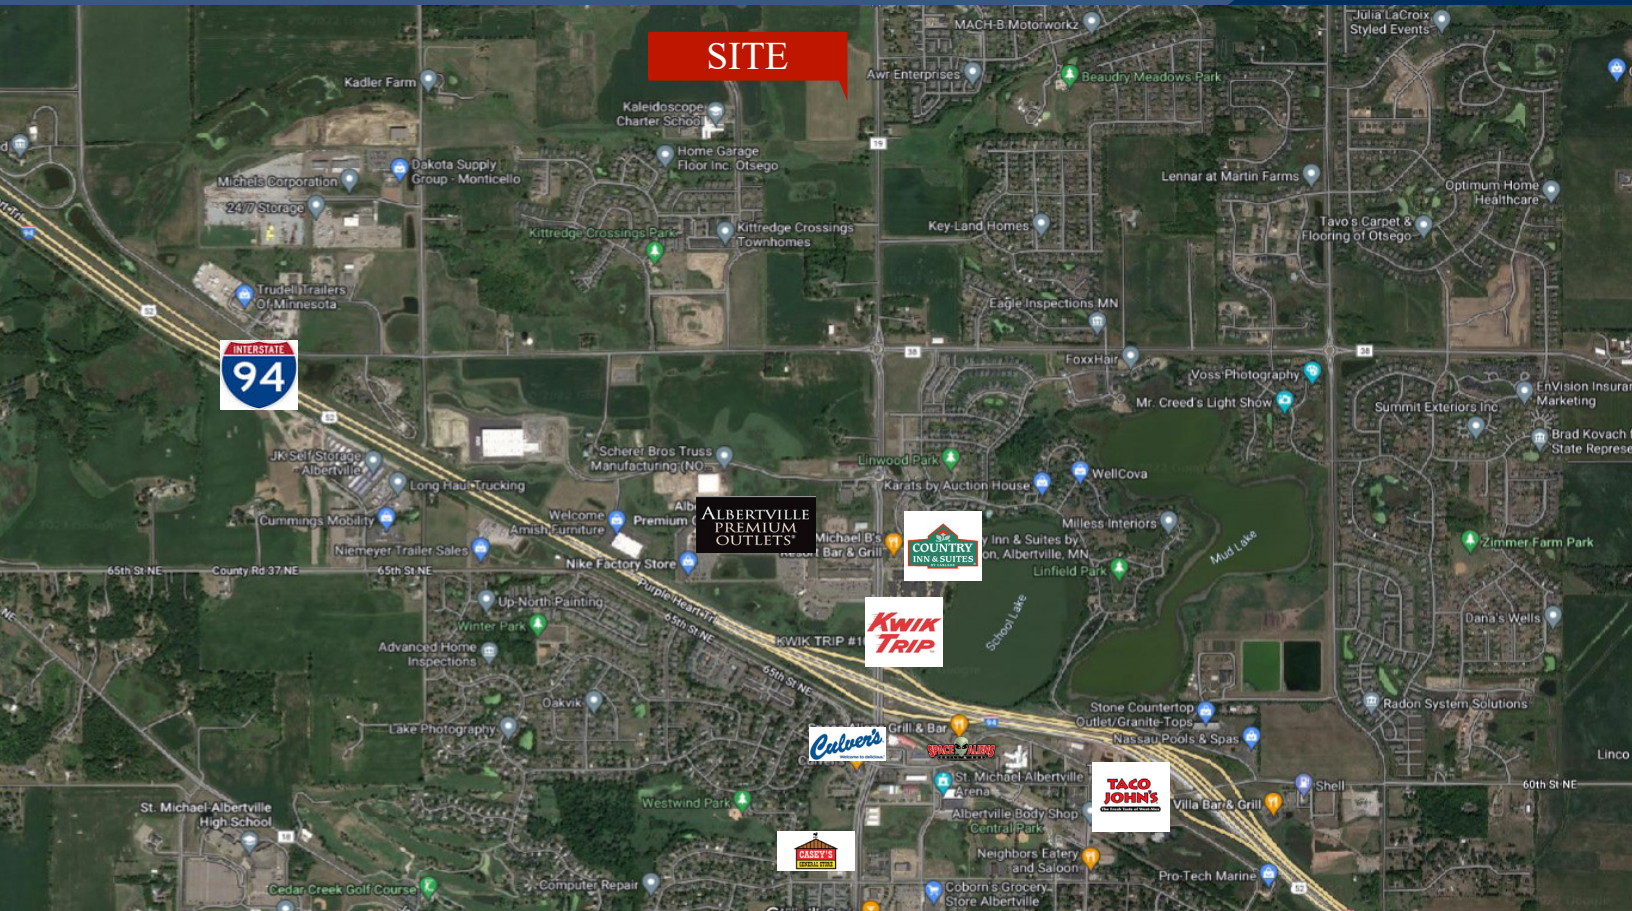

COMMERCIAL REALTY SOLUTIONS

For Sale Office/Warehouse Land xxxxx Labeaux Ave NE, Otsego 55301

PROPERTY INFORMATION

- * SALES PRICE **\$72,500.00/Acre**
- * 37.48 Acre Parcel
- * Wright County PID 118-800-261400
- * 2024 Taxes \$2,024.00
- * Zoning: Office/Warehouse
- * Businesses in the Area Include:
Albertville Premium Outlet Mall, KwikTrip,
Country Inn & Suites, Welcome Furniture,
Ace Hardware, Bury Companies,
Michaels Utility Services, etc.

COMMERCIAL REALTY SOLUTIONS

For Sale Office/Warehouse Land xxxxx Labeaux Ave NE, Otsego 55301

LOCATION INFORMATION

- * Located 1 Mile North of I-94
- * West of C.R. 19/Labeaux Avenue
- * Excellent Access to I-94
- * 15 Miles to I-494

TRAFFIC COUNTS - 2023

- * I-94 - 53,953 VPD
- * Labeaux Ave NE - 16,700 VPD

Contact:
SHEILA ZACHMAN
(763) 244-0600
SZachman@crs-mn.com

3 Highway 55 West, Buffalo, MN 55313-4320 | 763-682-2400 | info@crs-mn.com