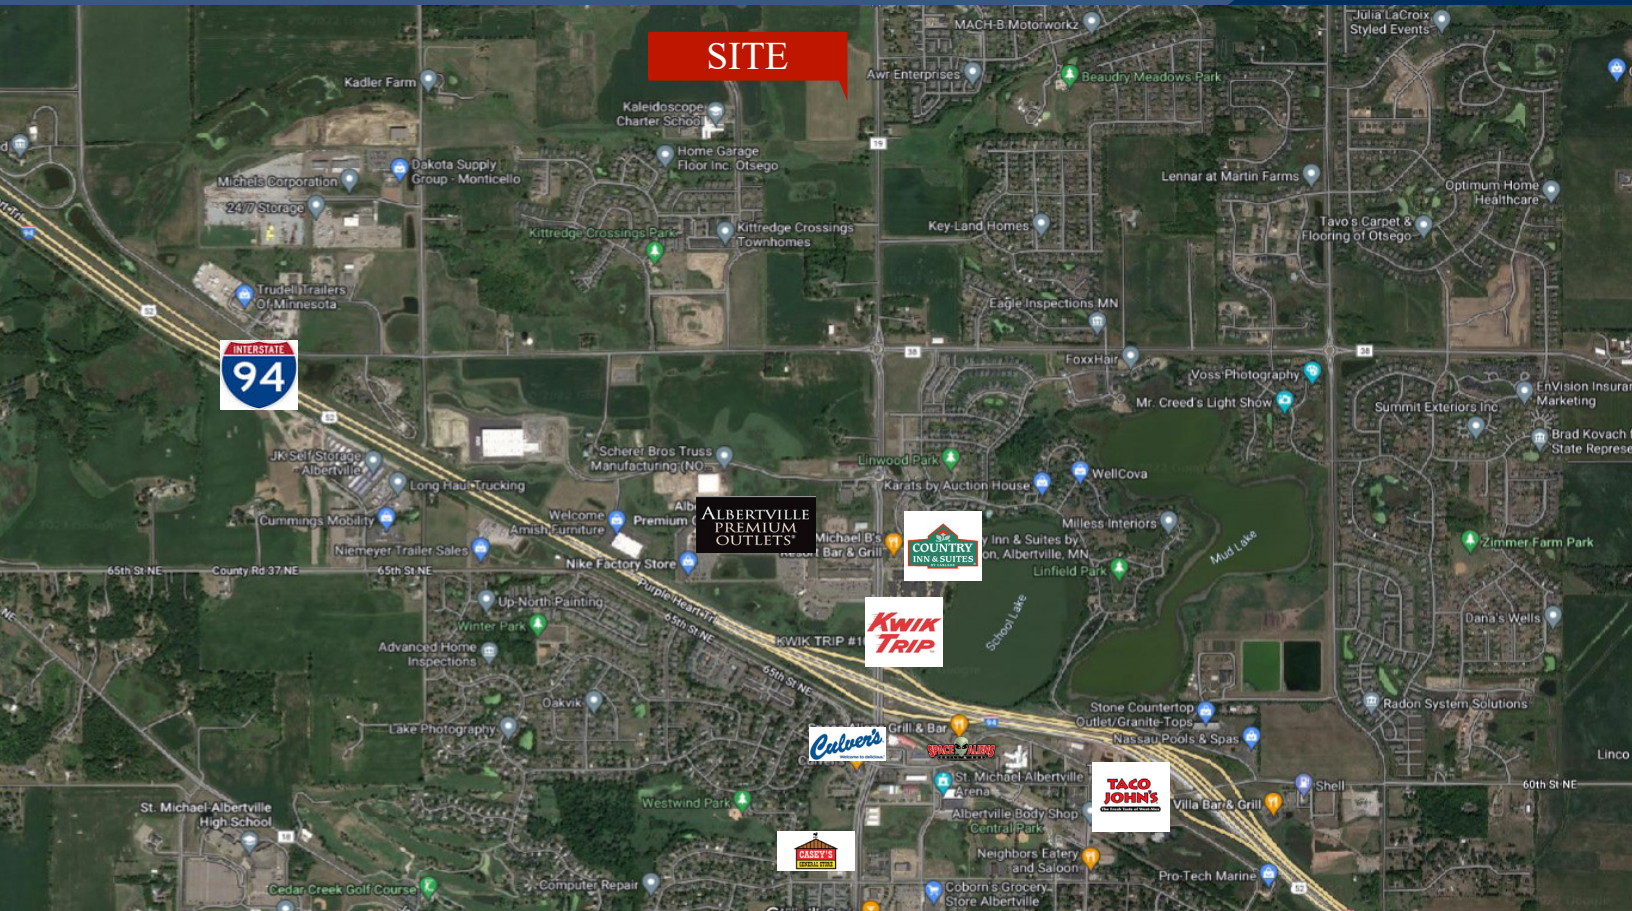

COMMERCIAL REALTY SOLUTIONS

For Sale Office/Warehouse Land xxxxx Labeaux Ave NE, Otsego 55301

PROPERTY INFORMATION

- * SALES PRICE **\$72,500.00/Acre**
- * 37.48 Acre Parcel
- * Wright County PID 118-800-261400
- * 2024 Taxes \$2,024.00
- * Zoning: Office/Warehouse
- * Businesses in the Area Include:
Albertville Premium Outlet Mall, KwikTrip,
Country Inn & Suites, Welcome Furniture,
Ace Hardware, Bury Companies,
Michaels Utility Services, etc.

COMMERCIAL REALTY SOLUTIONS

For Sale Office/Warehouse Land xxxxx Labeaux Ave NE, Otsego 55301

LOCATION INFORMATION

- * Located 1 Mile North of I-94
- * West of C.R. 19/Labeaux Avenue
- * Excellent Access to I-94
- * 15 Miles to I-494

TRAFFIC COUNTS - 2023

- * I-94 - 53,953 VPD
- * Labeaux Ave NE - 16,700 VPD

Contact:

SHEILA ZACHMAN
(763) 244-0600
SZachman@crs-mn.com

3 Highway 55 West, Buffalo, MN 55313-4320 | 763-682-2400 | info@crs-mn.com